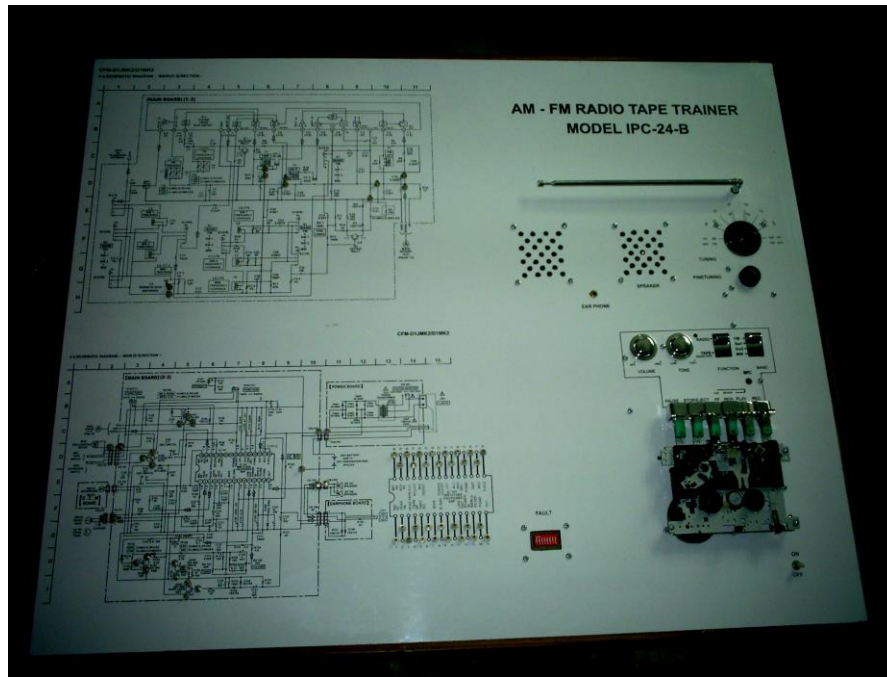

## AM FM RADIO TAPE TRAINER MODEL: - IPC-24-B

Model IPC-24-B is a conventional super heterodyne type radio receiver, suitable for comprehensive training in Radio mechanic, the trainer represents a fully operational AM & FM Radio set and demonstrate principals and operating characteristics of AM Radio receiver, it is possible to simulate typical fault by means of dip switches. Test points are clearly arranged for use of measuring instruments. AM frequency 53 to 160 KHz, FM Frequency 88 to 108 MHz operate on 220 V 50 Hz.